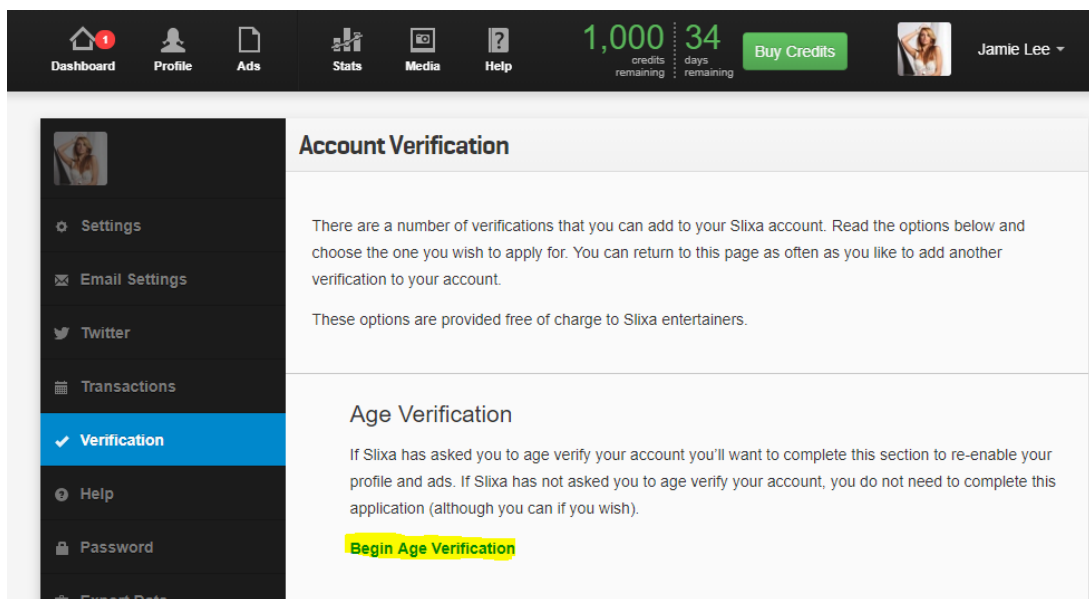

We must be able to confidently conclude that the person pictured in the ID is the same as the person holding the ID, and that the person holding the ID is the same person pictured on your profile page.

### **Tips:**

- Make sure there's enough light in the room when you the photo is taken. Dark photos will blur or obscure your ID. Open the curtains or turn on all the lights.
- If using a phone, use the back camera instead of the front. The back camera is usually much better quality.
- If you look substantially different when you dress up for your photos than you do on

an average day, make sure you take your verification photos when dressed up.

After making sure you have all of the elements ready, simply access your Slix's account, click on your avatar and select the **Verification** tab:

Inside the **Verification** tab, select "**Begin Age Verification**" and follow the instructions:

Tags  
age verification  
verified