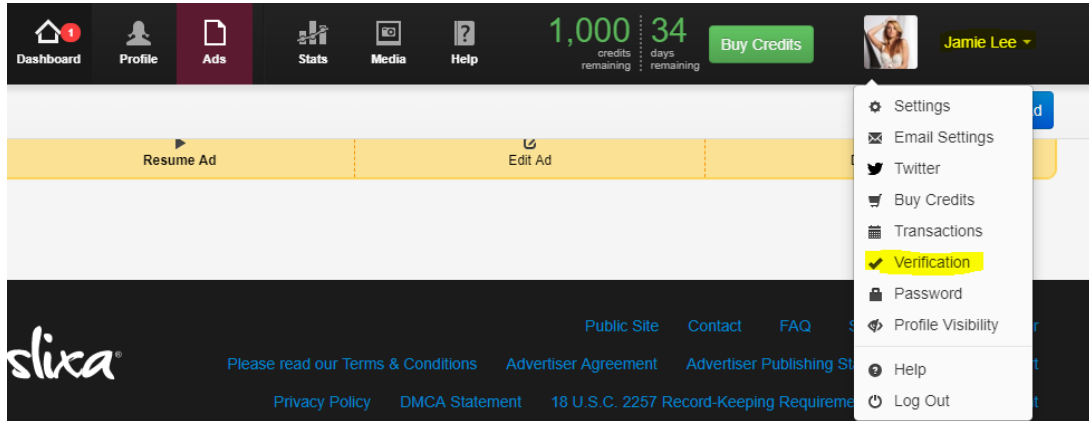

an average day, make sure you take your verification photos when dressed up.

After making sure you have all of the elements ready, simply access your Slix's account, click on your avatar and select the **Verification** tab:

Inside the **Verification** tab, select "**Begin Age Verification**" and follow the instructions: