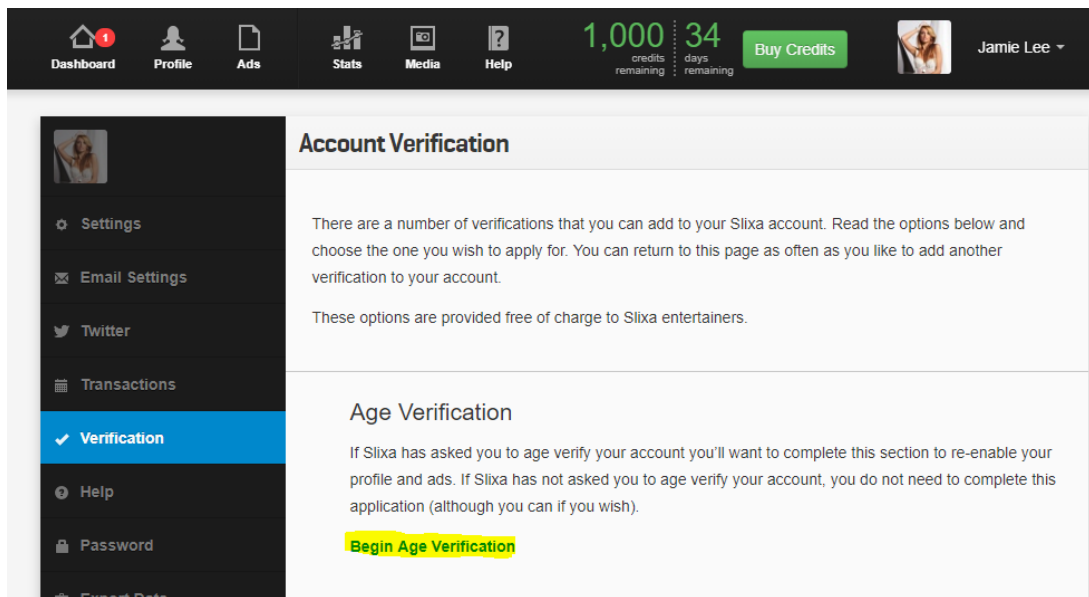

We must be able to confidently conclude that the person pictured in the ID is the same as the person holding the ID, and that the person holding the ID is the same person pictured on your profile page.

### **Tips:**

- Make sure there's enough light in the room when you the photo is taken. Dark photos will blur or obscure your ID. Open the curtains or turn on all the lights.
- If using a phone, use the back camera instead of the front. The back camera is usually much better quality.
- If you look substantially different when you dress up for your photos than you do on

an average day, make sure you take your verification photos when dressed up.

After making sure you have all of the elements ready, simply access your Slix's account, click on your avatar and select the **Verification** tab:

Inside the **Verification** tab, select "**Begin Age Verification**" and follow the instructions:

Tags  
age verification  
verified