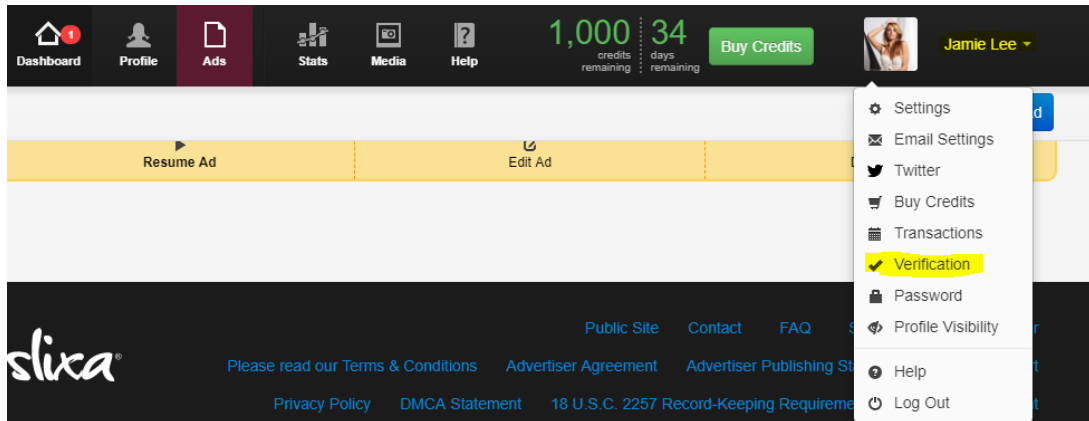

an average day, make sure you take your verification photos when dressed up.

After making sure you have all of the elements ready, simply access your Slix's account, click on your avatar and select the **Verification** tab:

Inside the **Verification** tab, select "**Begin Age Verification**" and follow the instructions: