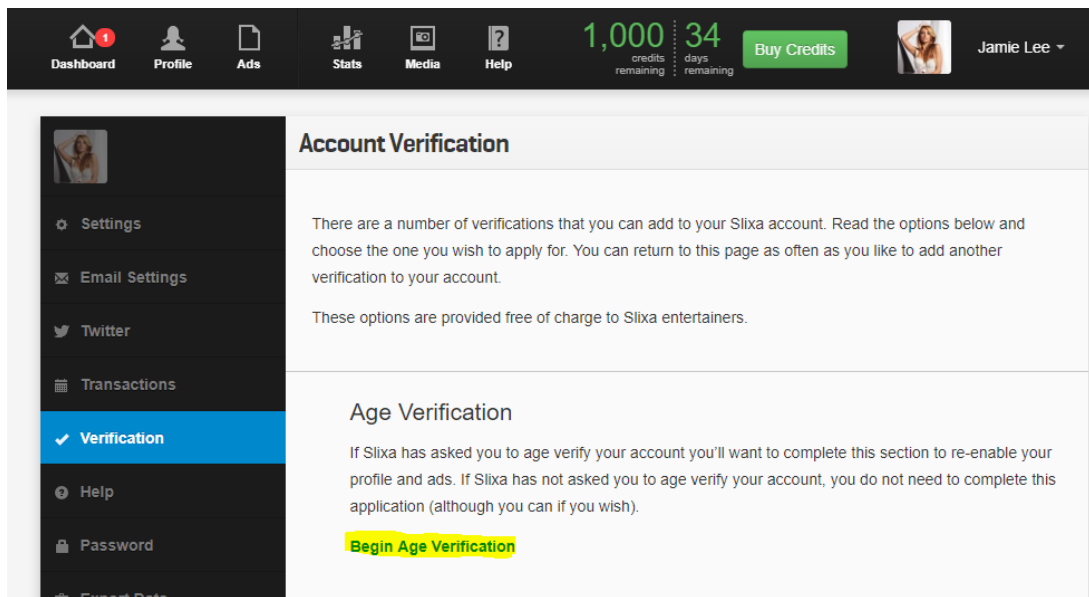

We must be able to confidently conclude that the person pictured in the ID is the same as the person holding the ID, and that the person holding the ID is the same person pictured on your profile page.

Tips:

- Make sure there's enough light in the room when you the photo is taken. Dark photos will blur or obscure your ID. Open the curtains or turn on all the lights.
- If using a phone, use the back camera instead of the front. The back camera is usually much better quality.
- If you look substantially different when you dress up for your photos than you do on

an average day, make sure you take your verification photos when dressed up.

After making sure you have all of the elements ready, simply access your Slix's account, click on your avatar and select the **Verification** tab:

Inside the **Verification** tab, select "**Begin Age Verification**" and follow the instructions:

Tags
age verification
verified