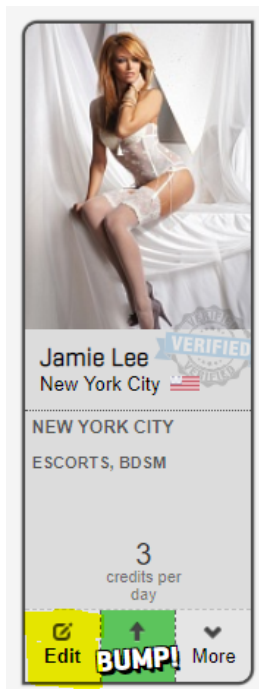

Knowledgebase > Provider > Ads > How do I change the photo on my ad?

How do I change the photo on my ad?

Kirsty - 2020-07-29 - Ads

You can change your photo on your ad on your Ads page (link below). Just click on "Edit", or the pencil icon if you're on mobile, at the bottom of the ad:

<https://e.slixia.com/ads> (Ads tab at the top of your dashboard)